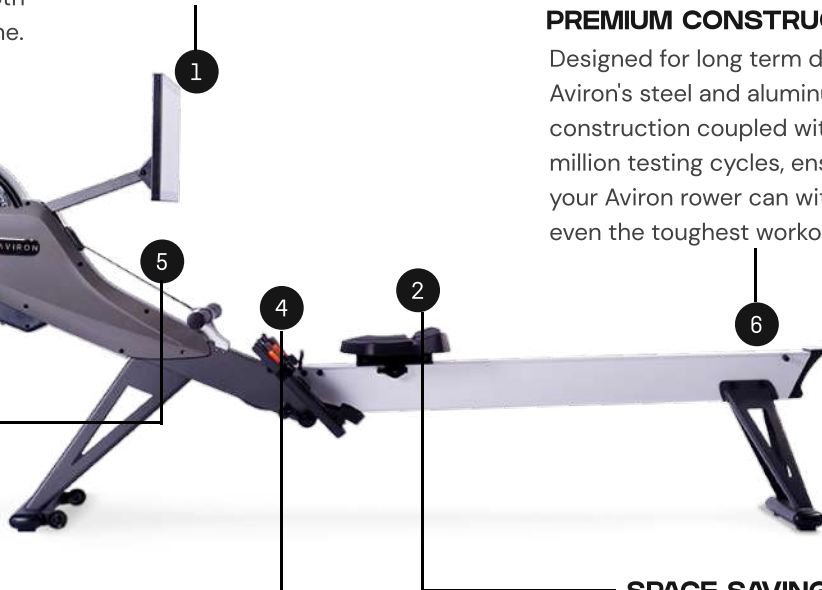

22" HD TOUCHSCREEN

Vibrant high-definition touchscreen allows you to navigate workouts and adjust resistance with ease. Also equipped with speakers and front facing camera to capture your victory shot!

COMMERCIAL-GRADE WHISPER NYLON BELT

Operating at ~60 decibels, which is comparable to conversational volume, the Aviron rowing experience is both quiet and smooth.

COMFORTABLE FRAME HEIGHT

Sitting comfortably at 20" above the ground, Aviron makes it easy to get on and off the machine. No crouching!