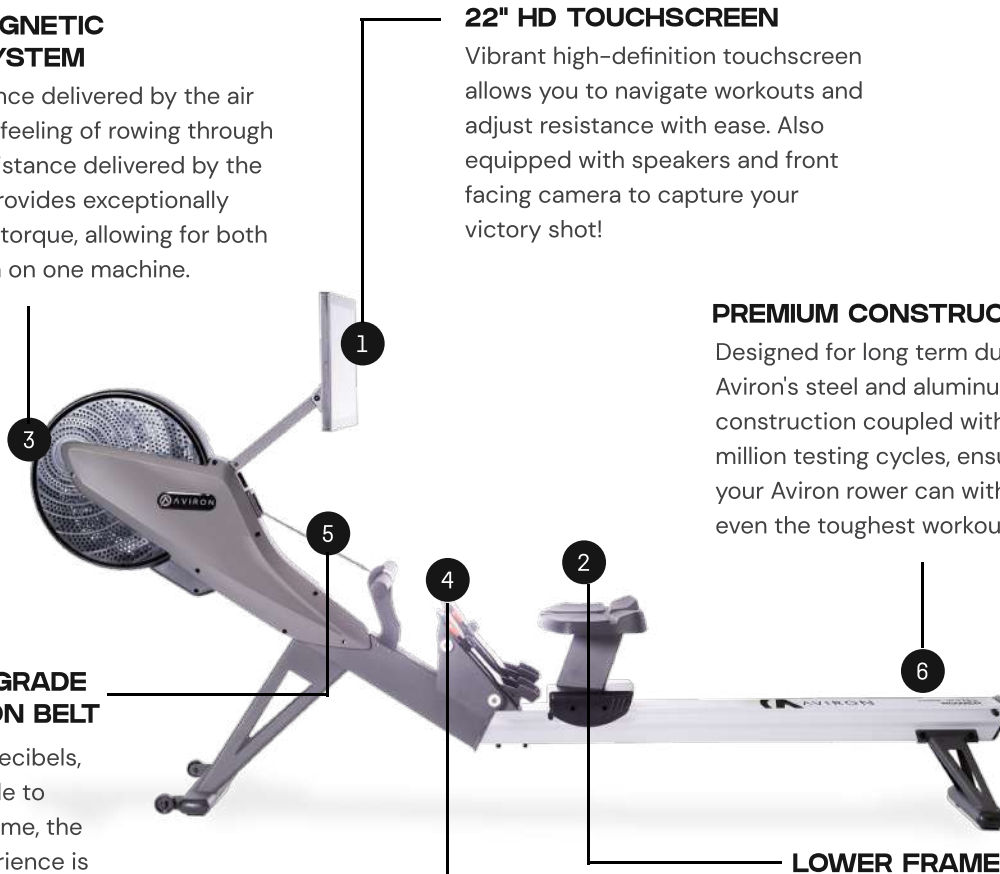

COMMERCIAL-GRADE WHISPER NYLON BELT

Operating at ~60 decibels, which is comparable to conversational volume, the Aviron rowing experience is both quiet and smooth.

ADJUSTABLE HIP/LEG WIDTH

The only connected rowing machine that allows you to increase or decrease the width between feet, hips and legs to your measurements and comfort. Foot pad also adjustable for shoe size.

22" HD TOUCHSCREEN

Vibrant high-definition touchscreen allows you to navigate workouts and adjust resistance with ease. Also equipped with speakers and front facing camera to capture your victory shot!

LOWER FRAME & ELEVATED SEAT

The combination of a low frame and elevated seat make Aviron the most accessible rower on the market. Step over easily and sit down comfortably every time. No more crouching!

ROWER

FRAME
High strength aluminum

RESISTANCE
Dual air & magnetic resistance

BELT
Whisper nylon belt

SEAT HEIGHT
20" seat height + low frame

DIMENSIONS (L X W X H)
98 x 21 x 44 inch/ 246 x 53 x 108 cm

ROWER WEIGHT
125 LBS / 57 KG